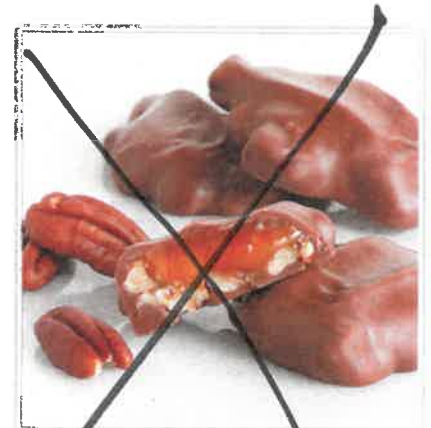

Peanut Free. Libre de cacahuates.

©DAIRY

B • DARK CHOCOLATE CONTINENTAL® ALMONDS • 830NC

Gourmet dark chocolate envelops delicious roasted California almonds.

5.25oz Boxed • \$7

Almendras enteras cubiertas de chocolate semidulce.

Peanut Free. Libre de cacahuates.

©DAIRY

C • PEANUT BUTTER BEARS • 70902

Adorable milk chocolate bears filled with decadent peanut butter.

6oz Boxed • \$7

Osos de mantequilla de maní.

©DAIRY

D • DELUXE CASHEW CLUSTERS • 72308

Savory cashews covered in buttery caramel and drenched with creamy milk chocolate.

5.1oz Boxed • \$7

Grupos de anacardo lujos.

©DAIRY

E • DELUXE PECAN CLUSTERS • 72309

Crunchy pecans and buttery caramel smothered in smooth and creamy milk chocolate.