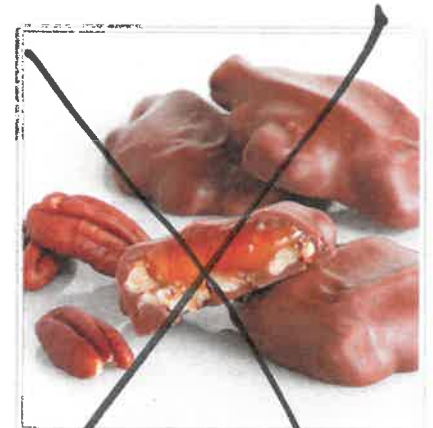

Peanut Free. Libre de cacahuates.

©DAIRY

B • DARK CHOCOLATE CONTINENTAL® ALMONDS • 830NC

Gourmet dark chocolate envelops delicious roasted California almonds.

5.25oz Boxed • \$7

Almendras enteras cubiertas de chocolate semidulce.

Peanut Free. Libre de cacahuates.

©DAIRY

C • PEANUT BUTTER BEARS • 70902

Adorable milk chocolate bears filled with decadent peanut butter.

6oz Boxed • \$7

Osos de mantequilla de maní.

©DAIRY

D • DELUXE CASHEW CLUSTERS • 72308

Savory cashews covered in buttery caramel and drenched with creamy milk chocolate.

5.1oz Boxed • \$7

Grupos de anacardo lujos.

©DAIRY

E • DELUXE PECAN CLUSTERS • 72309

Crunchy pecans and buttery caramel smothered in smooth and creamy milk chocolate.